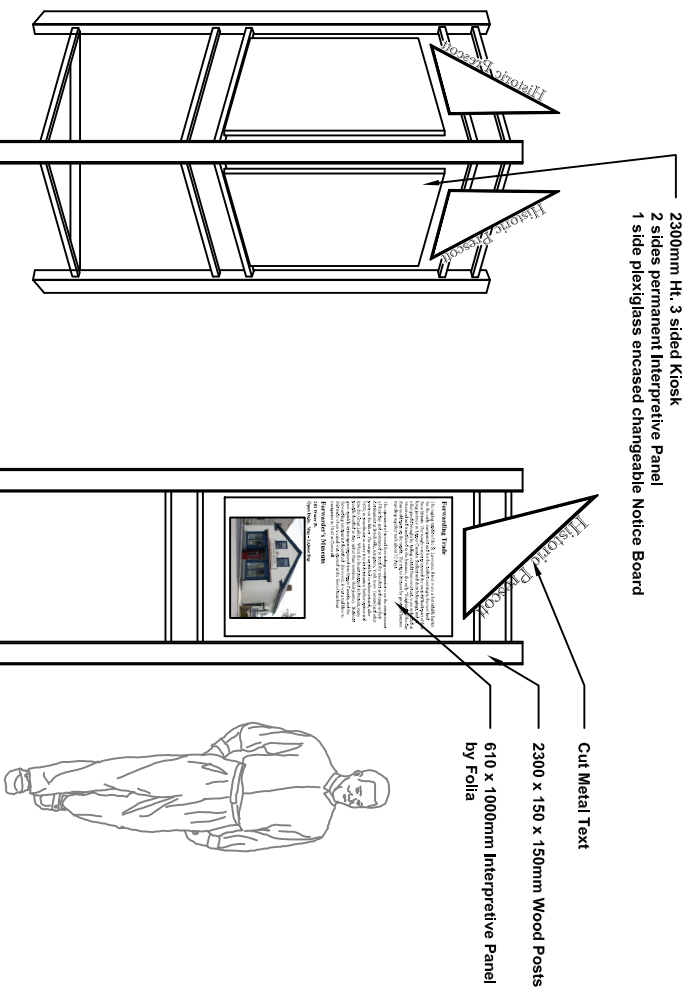

3 Sided Interpretive Kiosk

**Ornamental Pedestrian Light
 (Parking Lot / Riverwalk Park)**

**Wayfinding
 Marker Posts**

Benches

Site Furnishings and Interpretive Features